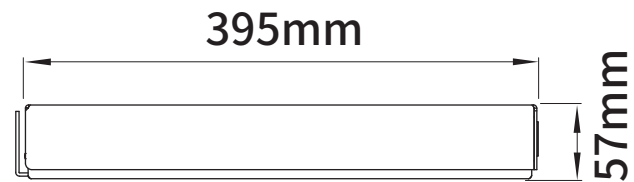

Front View

Side View

Top View

Product Name: Laser Projector Intelligent  
Mobile Platform

Model: GMPU-T5

Product Dimensions: 620x395x57mm

Maximum stroke:290mm

Maximum Load: 20KG

Input Voltage: AC 220v~240v/50Hz

Rated Power: 20W

Control Method: Wireless Remote,  
infrared remote control, cycle button,  
DC 5V-12V Trigger