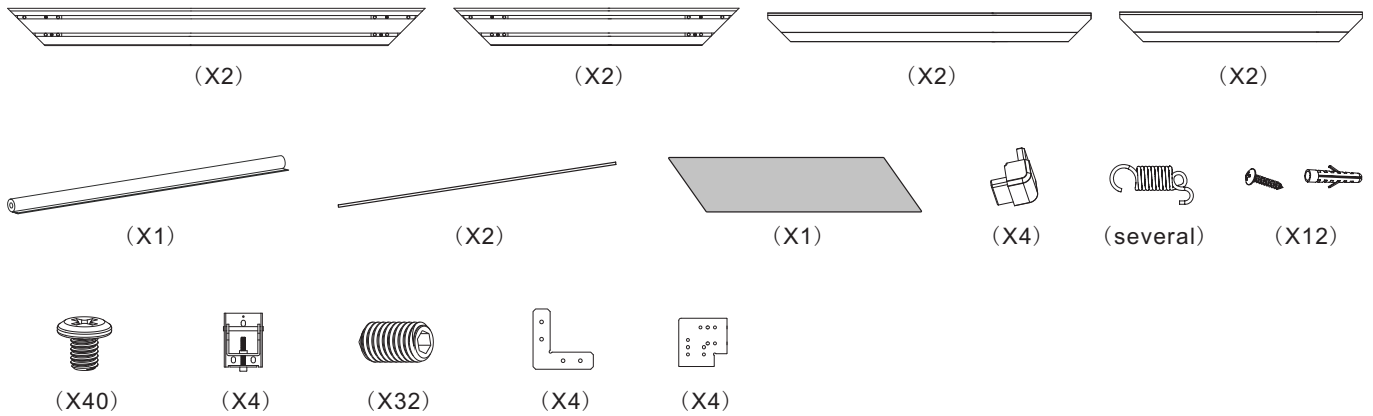

Parts included:

Tools included:

How to install the frame:

How to mount the fabric :

How to install the frame cover:

How to mount the screen:

How to maintain the screen:

In order to maintain good performance of screen, please cover the screen with cloth if it is not used for a long term to prevent dust and dirt from screen. If there are apparent varies or dirt on screen material, please use soft brush or cloth to clean it.