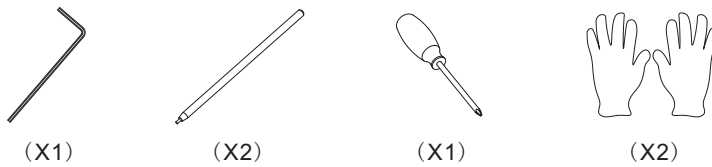

Tools included: